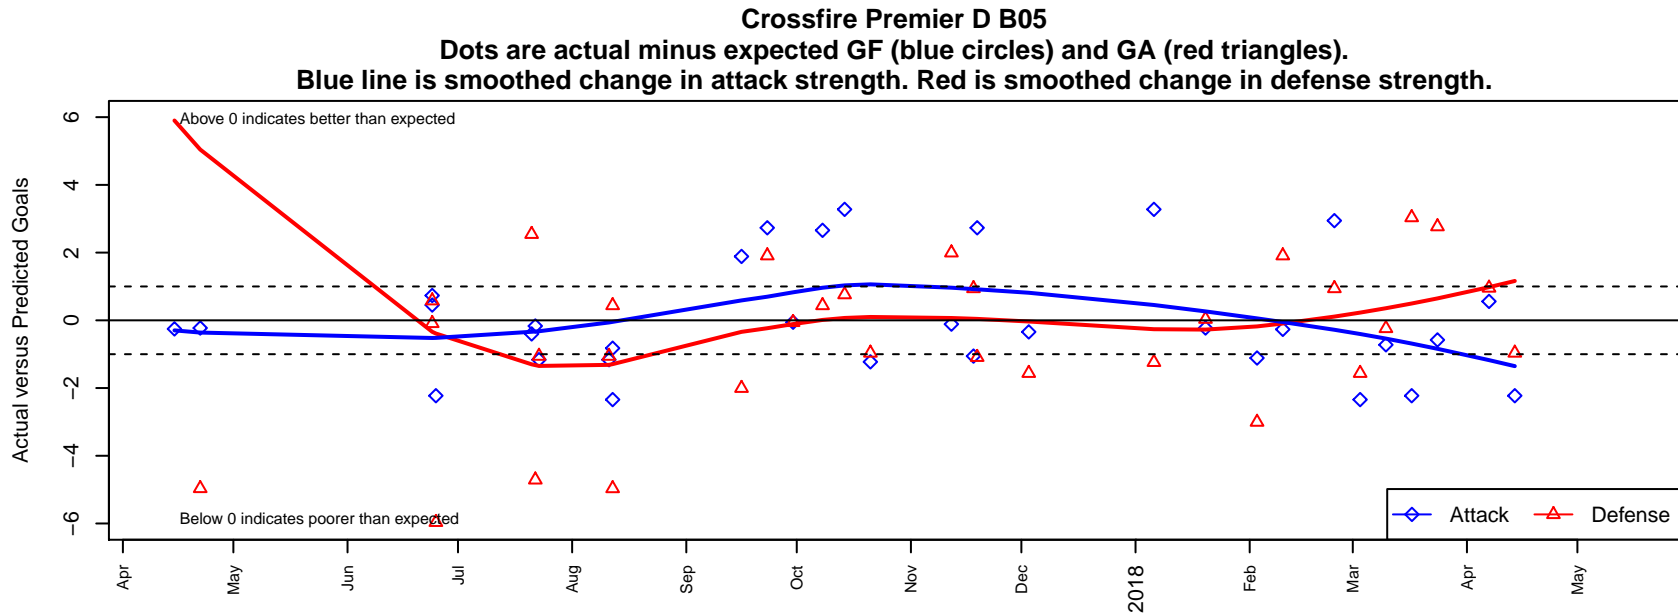

## Crossfire Premier D B05

Crossfire Premier SC  
 Redmond, WA  
 B05 total strength=633  
 attack=0.85 defense=0.37  
 fall league = RCL B05 Div 4

alt names used:  
 Crossfire Premier B05 D  
 CROSSFIRE PREMIER B05 D – STURGIS (W  
 CROSSFIRE PREMIER BD05 – STURGIS  
 CROSSFIRE PREMIER BD05 – STURGIS (W/  
 Crossfire Premier B05 D

**attack and defense variance (black dot)  
relative to other teams  
and top 10 in region**

**attack and defense rating  
relative to others at age  
and all opponents in last 13 months**

**Performance relative to 13 month average**