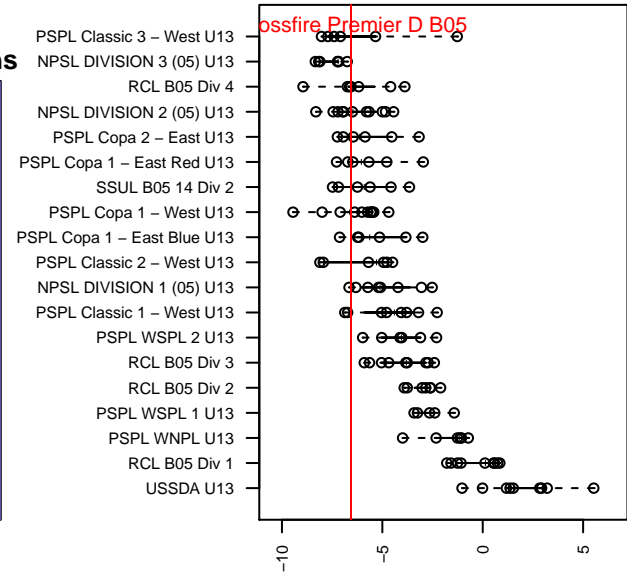

## Crossfire Premier D B05

Crossfire Premier SC  
 Redmond, WA  
 B05 total strength=633  
 attack=0.85 defense=0.37  
 fall league = RCL B05 Div 4

alt names used:  
 Crossfire Premier B05 D  
 CROSSFIRE PREMIER B05 D – STURGIS (W  
 CROSSFIRE PREMIER BD05 – STURGIS  
 CROSSFIRE PREMIER BD05 – STURGIS (W/  
 Crossfire Premier B05 D

**attack and defense variance (black dot)  
relative to other teams  
and top 10 in region**

**attack and defense rating  
relative to others at age  
and all opponents in last 13 months**

**Performance relative to 13 month average**