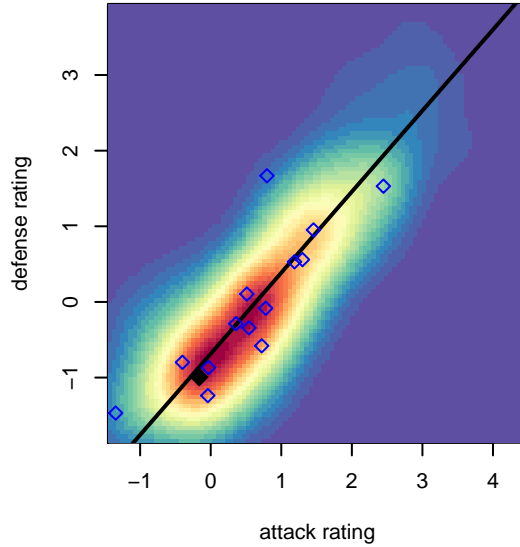

## Crossfire Premier D B05

Crossfire Premier SC  
 Redmond, WA  
 B05 total strength=633  
 attack=0.85 defense=0.37  
 fall league = RCL B05 Div 4

alt names used:  
 Crossfire Premier B05 D  
 CROSSFIRE PREMIER B05 D – STURGIS (W  
 CROSSFIRE PREMIER BD05 – STURGIS  
 CROSSFIRE PREMIER BD05 – STURGIS (W/  
 Crossfire Premier B05 D

**attack and defense variance (black dot)  
relative to other teams  
and top 10 in region**

**attack and defense rating  
relative to others at age  
and all opponents in last 13 months**

**Performance relative to 13 month average**