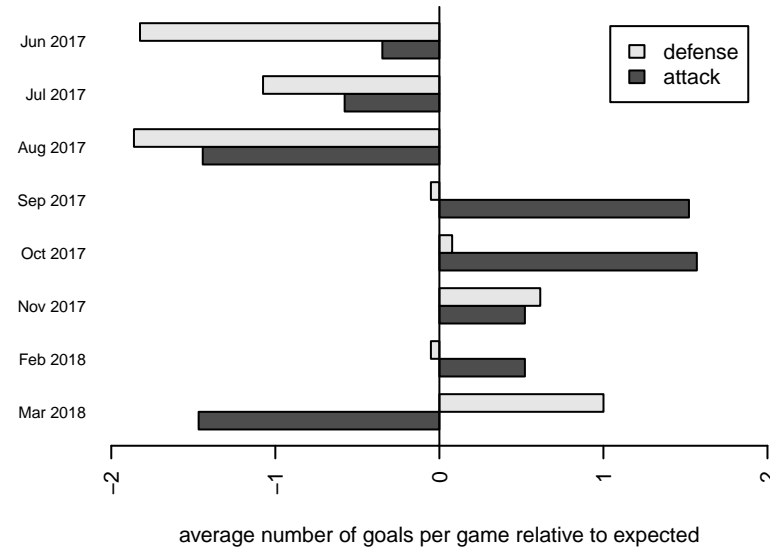

Performance relative to 13 month average