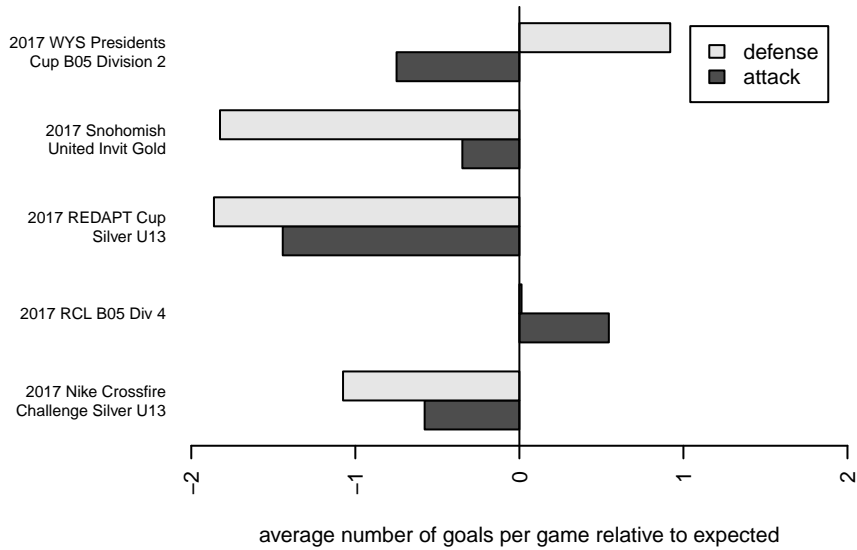

## Crossfire Premier D B05

Crossfire Premier SC  
 Redmond, WA  
 B05 total strength=633  
 attack=0.85 defense=0.37  
 fall league = RCL B05 Div 4

alt names used:  
 Crossfire Premier B05 D  
 CROSSFIRE PREMIER B05 D – STURGIS (W  
 CROSSFIRE PREMIER BD05 – STURGIS  
 CROSSFIRE PREMIER BD05 – STURGIS (W/  
 Crossfire Premier B05 D

Venues played:  
 2016 WYS Presidents Cup B05 Division 1  
 2017 Snohomish United Invit Gold  
 2017 Nike Crossfire Challenge Silver U13  
 2017 REDAPT Cup Silver U13  
 2017 RCL B05 Div 4  
 2017 WYS Presidents Cup B05 Division 2

**attack and defense variance (black dot)  
relative to other teams  
and top 10 in region**

**attack and defense rating  
relative to others at age  
and all opponents in last 13 months**

**Performance relative to 13 month average**