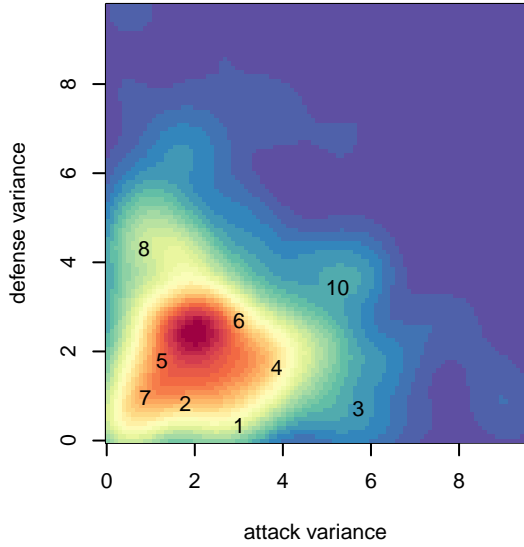

## Crossfire Premier D B05

Crossfire Premier SC  
 Redmond, WA  
 B05 total strength=633  
 attack=0.85 defense=0.37  
 fall league = RCL B05 Div 4

alt names used:  
 Crossfire Premier B05 D  
 CROSSFIRE PREMIER B05 D – STURGIS (W  
 CROSSFIRE PREMIER BD05 – STURGIS  
 CROSSFIRE PREMIER BD05 – STURGIS (W/  
 Crossfire Premier B05 D

**attack and defense variance (black dot)  
relative to other teams  
and top 10 in region**

**attack and defense rating  
relative to others at age  
and all opponents in last 13 months**

**Performance relative to 13 month average**